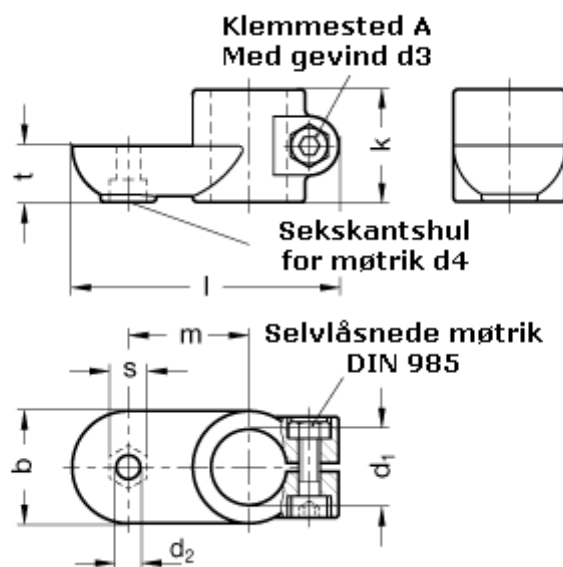

Article number: 20274B25AV2BL

Description: E+G Swivel clamp connector
GN274-B25-AV-2-BL

Measures

b = 40	s = 13
d1 = B25	t = 20.0
d2 = 8.5	
d3 = M 8	
d4 = M 8	
k = 40	
l = 95	
m = 43	